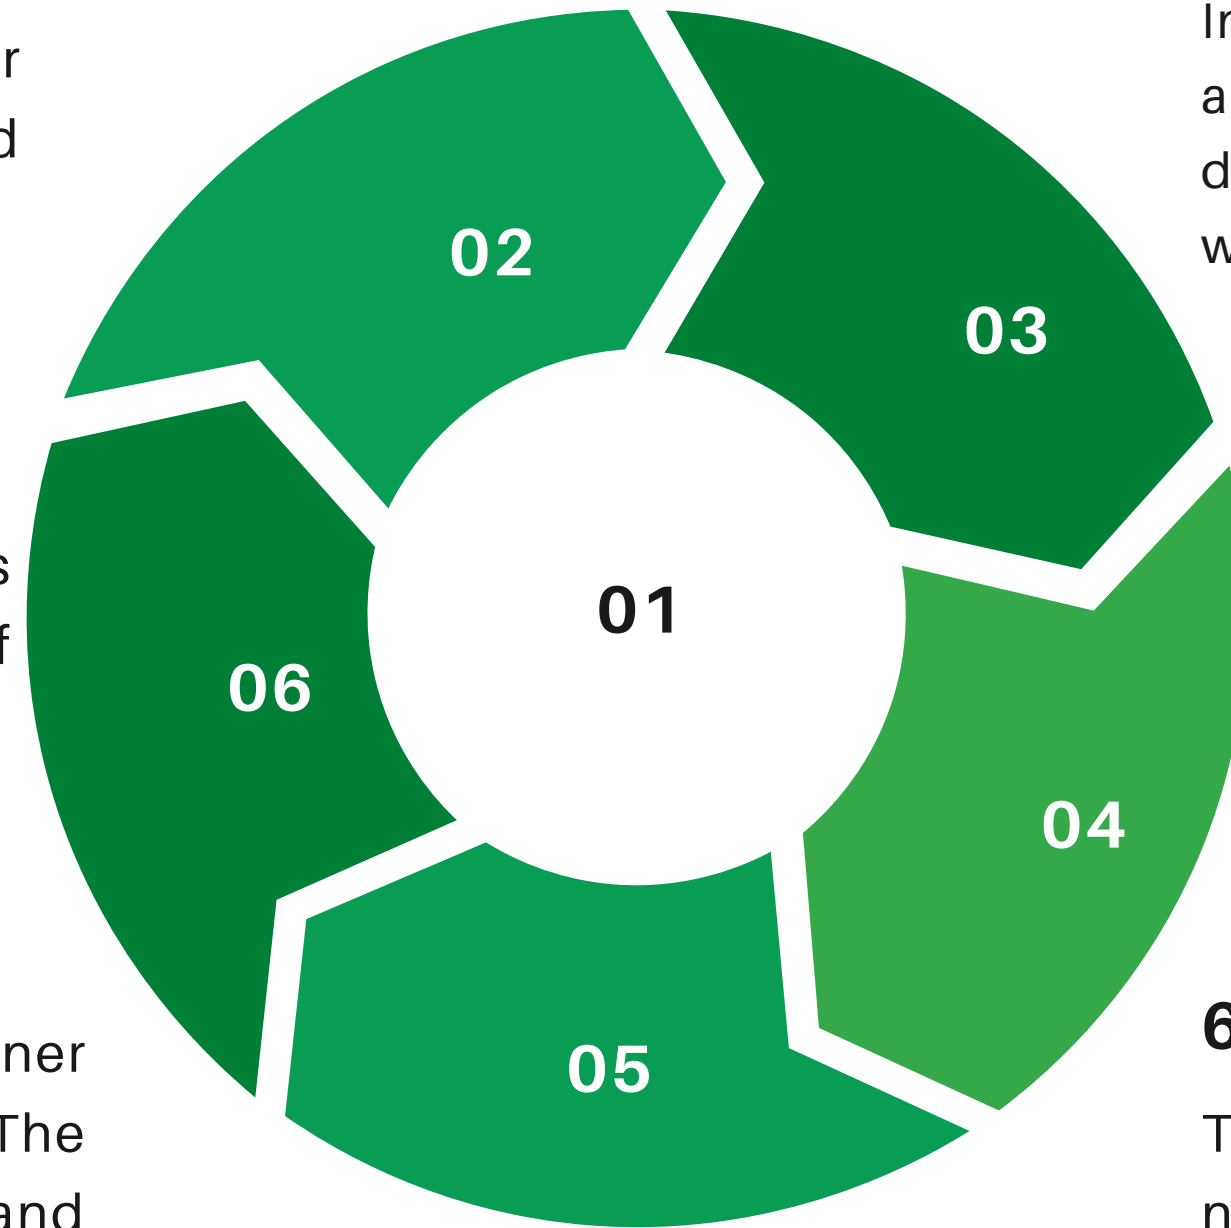

LEVELS OF GERMAN

1. Basic (A1)

The whole focus is to make the learner familiar with the language, understand and speak basic phrases in daily life situations.

2. Elementary (A2)

Comprehending and using simple phrases and structures with a better knowledge of German grammar and its application.

3. Intermediate (B1)

The whole focus is on to make the learner express his/her own thoughts in German. The syllabus is designed to improve oral and written expression using some technique particular to the language.

4. Advanced (B2)

Introduction to advanced grammar, speaking, listening and written expressions and topics. The focus is to develop the learner's ability to comprehend and discuss with a frequent use of advanced vocabulary.

5. Proficiency (C1)

At C1, the learner's ability to comprehend any written text or audio clips in German increases exponentially. The focus is to bring them to ease with the language making them an expert at it.

6. Mastery (C2)

The whole point is to become as effective as a native speaker. The C2 lets you become that with the optimum level of effective professional and operational proficiency. It's a journey worth taking.